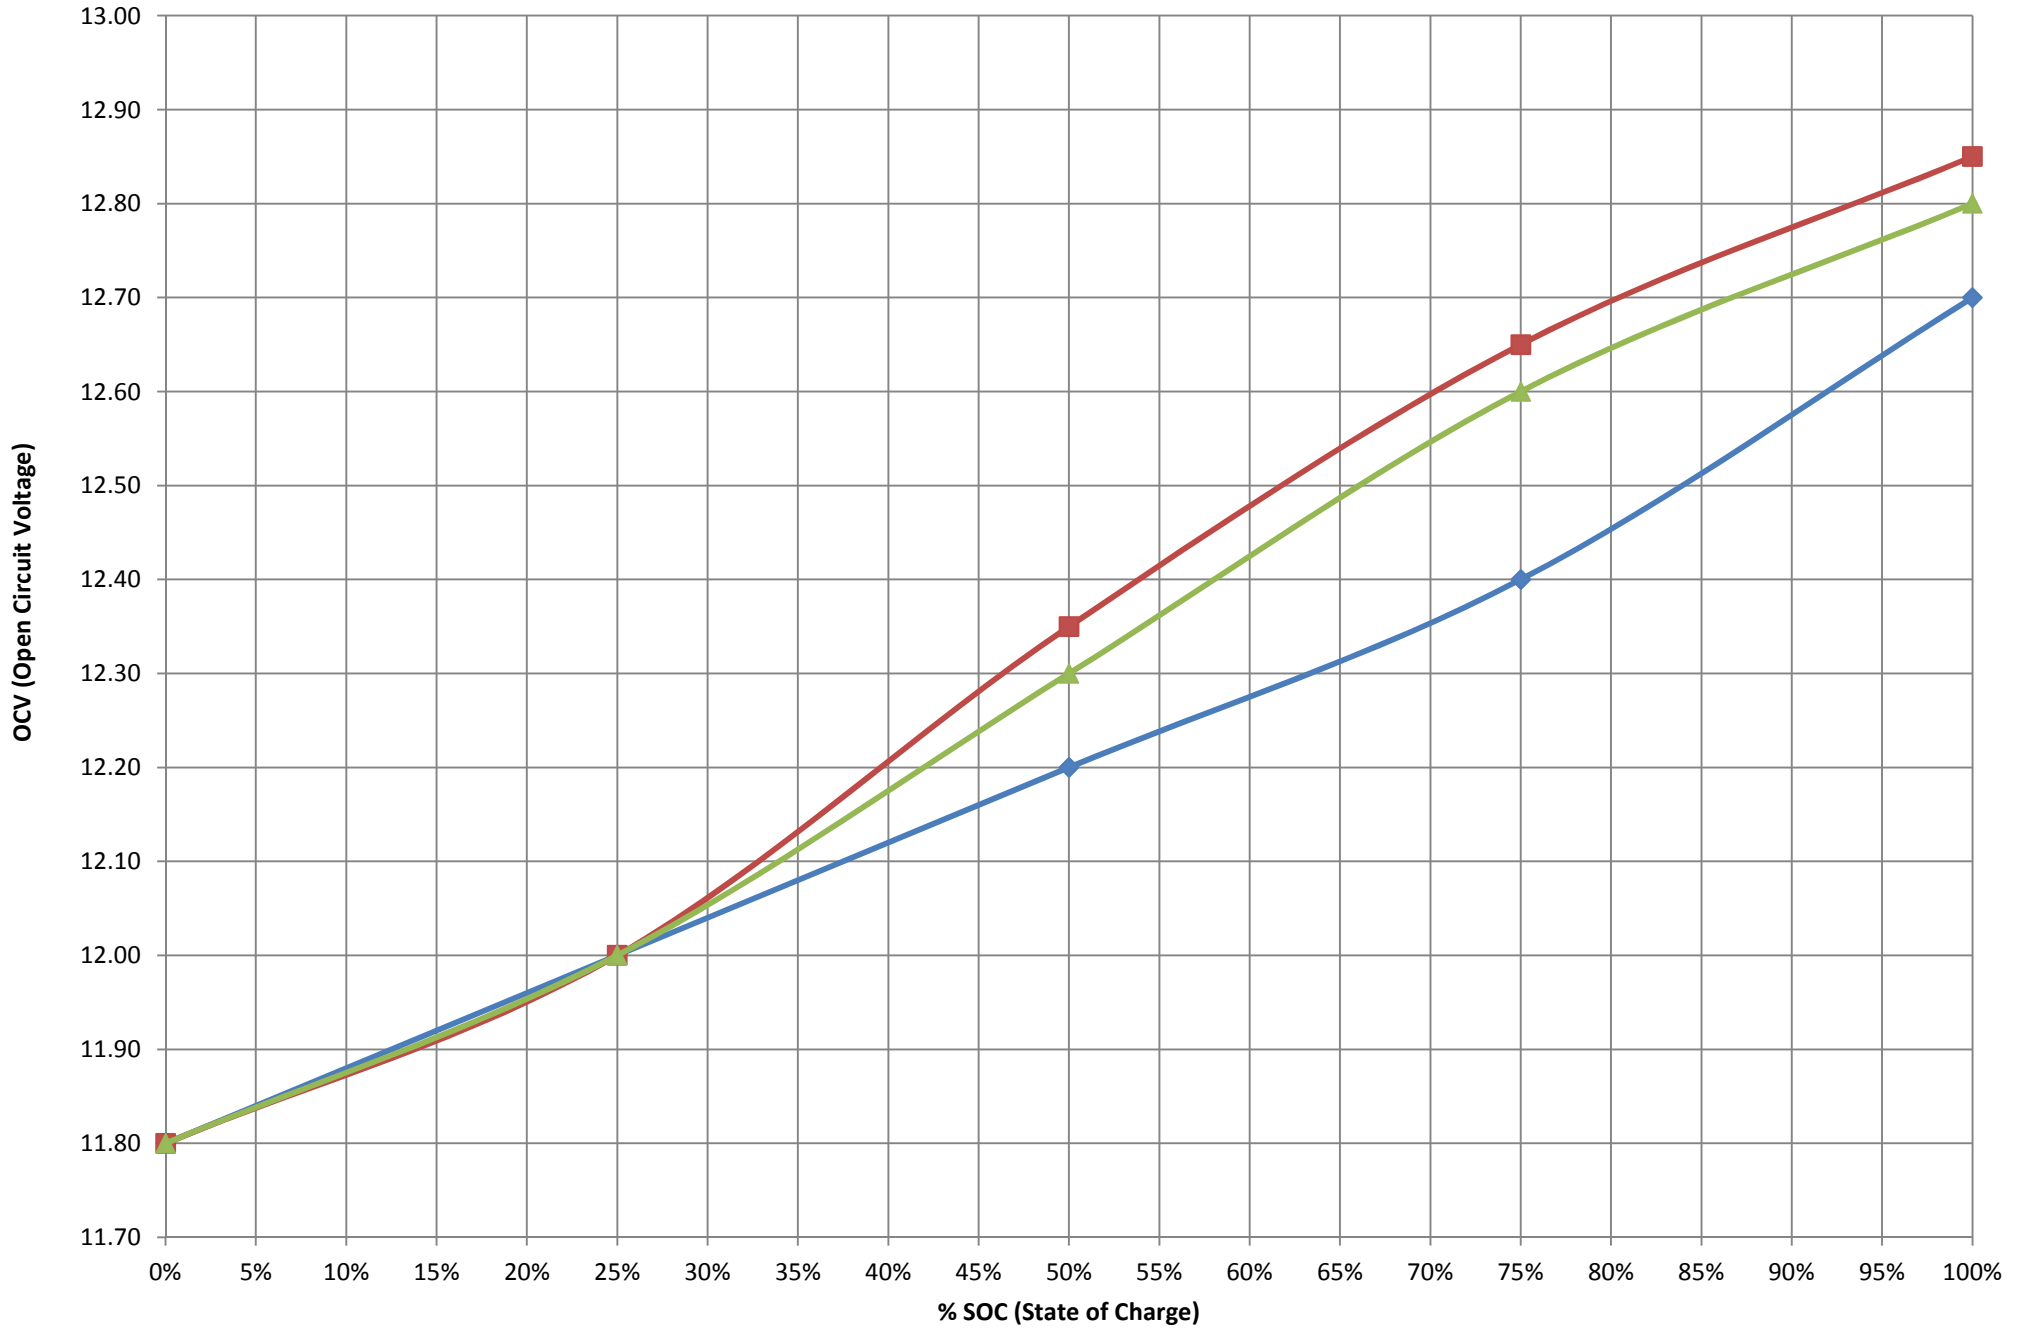

OCV vs.SOC

Flooded Gel AGM

EAST PENN MFG. CO., INC. - Proprietary. No part of this document may be copied, reproduced or disclosed electronically or mechanically, without written permission from the company. All data subject to change without notice.